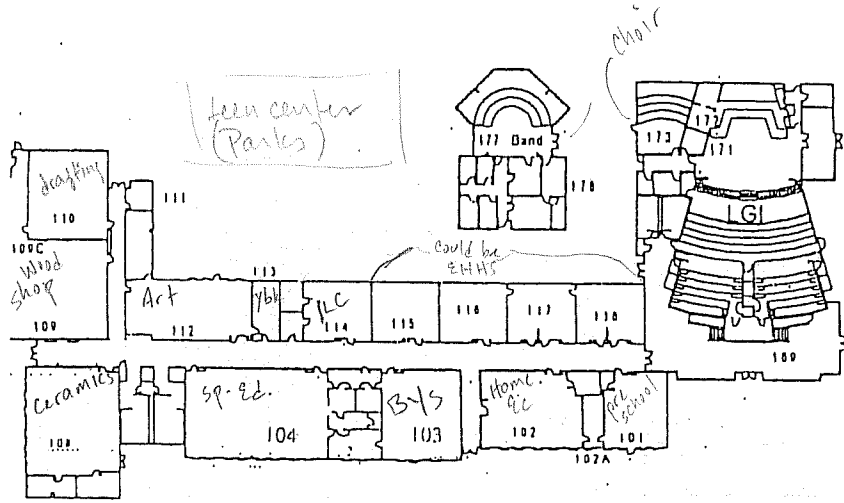

# BAINBRIDGE HIGH SCHOOL

9330 NE High School Road  
Bainbridge Island, Wa. 98110  
(206) 842-2634

BLDG 100

BLDG 400 - Main Floor

Commodore Gym

Wagon Wheel

200 Building  
on reverse side

BLDG 300

BLDG 300 - Second Floor

High School Road

BLDG 200

BLDG 200 - Second Floor

Woodward Middle School

230 1590 1591, 1592, 1595  
 231 1050  
 232 842, 2908, 1844, 1840

# ORDWAY ELEMENTARY ROOM NUMBERS

ORDWAY

1" = 50'-0" ±  
 0 30

5.28.13