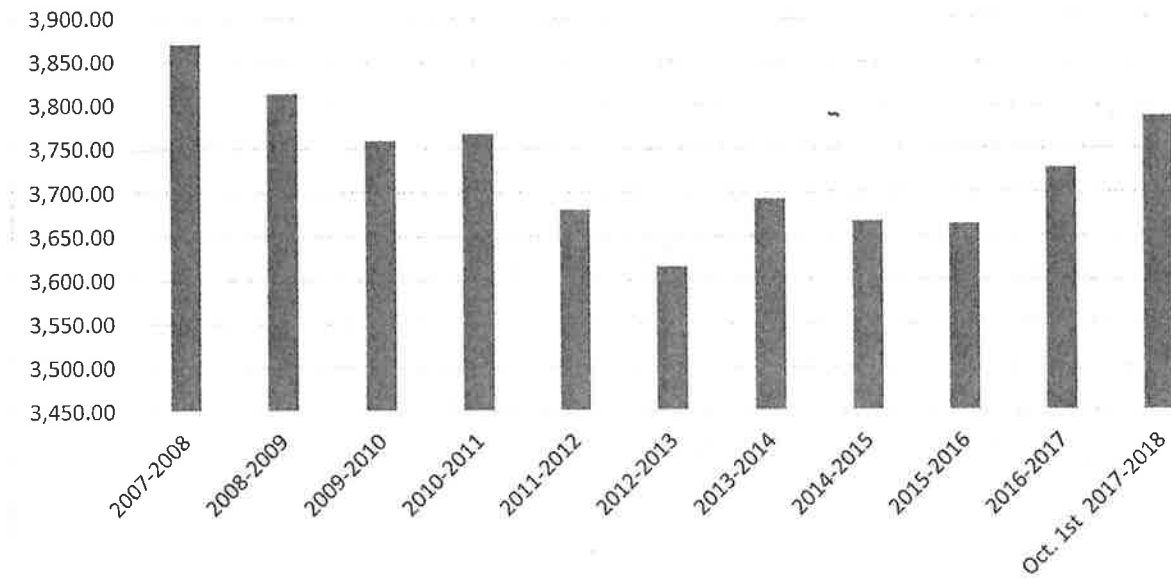

Student AAFTE Enrollment

School Year	Traditional K-12
2007-2008	3,870.69
2008-2009	3,814.18
2009-2010	3,759.69
2010-2011	3,767.88
2011-2012	3,680.44
2012-2013	3,615.06
2013-2014	3,692.63
2014-2015	3,667.65
2015-2016	3,664.19
2016-2017	3,728.28
Oct. 1st 2017-2018	3,787.88